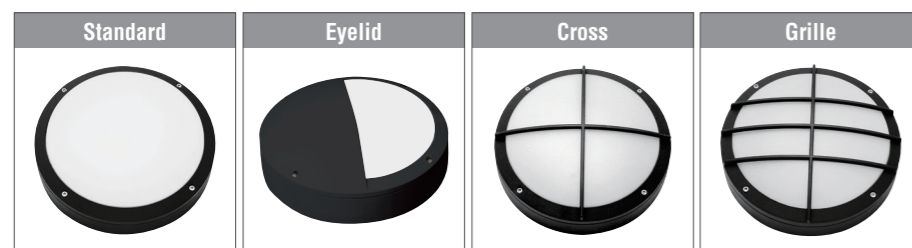

Acis is a stylish cast aluminum luminaire, with a modern look and low height. The luminaire can be delivered in several colors and with multiple rings, which gives different visual expression. It can be used as facade lighting and common areas in housing and profession.

- 1 • Cable entry from side and back • Through wiring from side to side
- 2 • IP65 water-proof • IK10 vandal-proof
- 3 • Optional selectable color temperature • Optional selectable power
- 4 • Ceiling / Wall mounted • Quick installation thanks to tiltable LED plate
- 5 • Powder coated paint finish • UV-proof diffuser
- 6 • Wide choice of intelligent functions, with/without Bluetooth, sensor, emergency, DALI, etc.

Tiltable PCB Plate

Ring Options

Dimension

Photometrics

Lumen Output

Model	Power	3000K	4000K	5000K
		95 lm/W	100 lm/W	105 lm/W
AA275	18W	1890 lm	1920 lm	1960 lm
AA350	28W	2400 lm	2520 lm	2600 lm

• Lumen may fluctuate between $\pm 10\%$. Customized higher lumen output available.

Specification

Input Voltage	220-240VAC
CRI	>80
Power Factor	>0.9
SDCM	3
Beam Angle	110°
Operation Temp.	-20°C ~ +40°C
IP Rating	IP65
IK Rating	IK10
Fitting Material	Cast Aluminum

Electrical Class	I
Standard Lifespan	L70B50: 68,000h
Premium Lifespan	L70B50: 176,000h L80B10: 95,000h
Standard	EN60598-2-1 / EN55015 / EN62778 / EN60598-2-22
Emergency Lumen	200 ~ 400 lm
Battery	3h Duration