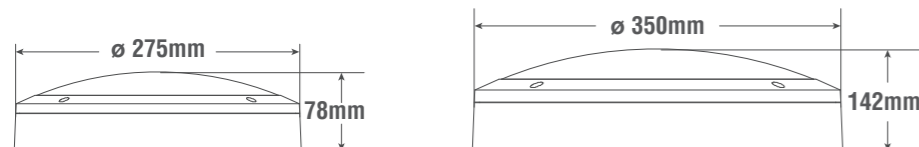

- 1 • Cable entry from side and back • Through wiring from side to side
- 2 • IP65 water-proof • IK10 vandal-proof
- 3 • Optional selectable color temperature • Optional selectable power
- 4 • Ceiling / Wall mounted • Quick installation thanks to tiltable LED plate
- 5 • Powder coated paint finish • UV-proof diffuser
- 6 • Wide choice of intelligent functions, with/without Bluetooth, sensor, emergency, DALI, etc.

Tiltable PCB Plate

Ring Options

Dimension

Photometrics

Lumen Output

Model	Power	3000K	4000K	5000K
		95 lm/W	100 lm/W	105 lm/W
AA275	18W	1890 lm	1920 lm	1960 lm
AA350	28W	2400 lm	2520 lm	2600 lm

• Lumen may fluctuate between $\pm 10\%$. Customized higher lumen output available.

Specification

Input Voltage	220-240VAC
CRI	>80
Power Factor	>0.9
SDCM	3
Beam Angle	110°
Operation Temp.	-20°C ~ +40°C
IP Rating	IP65
IK Rating	IK10
Fitting Material	Cast Aluminum

Electrical Class	I
Standard Lifespan	L70B50: 68,000h
Premium Lifespan	L70B50: 176,000h L80B10: 95,000h
Standard	EN60598-2-1 / EN55015 / EN62778 / EN60598-2-22
Emergency Lumen	200 ~ 400 lm
Battery	3h Duration