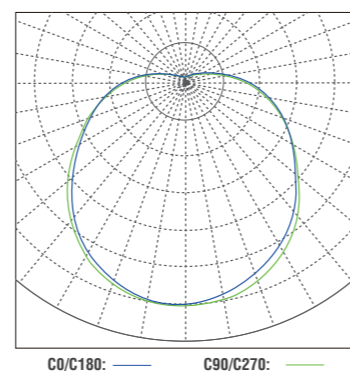

Tiltable PCB Plate

Ring Options

Dimension

Photometrics

Lumen Output

Model	Power	3000K	4000K	5000K
		95 lm/W	100 lm/W	105 lm/W
AA275	18W	1890 lm	1920 lm	1960 lm
AA350	28W	2400 lm	2520 lm	2600 lm

• Lumen may fluctuate between $\pm 10\%$. Customized higher lumen output available.