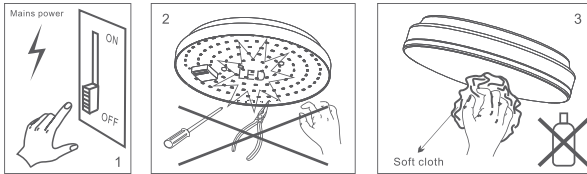

Maintenance

1. Cut off the main power first
2. Don't touch LED while maintaining or cleaning
3. Don't use chemical reagent to clean lamp.