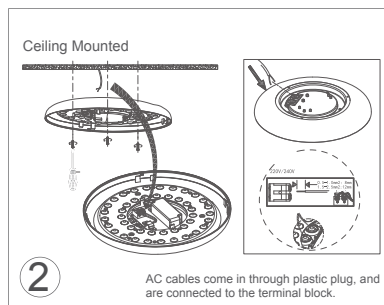

Installation