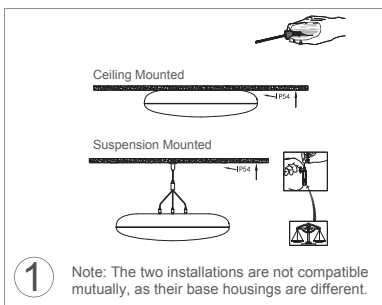

Installation