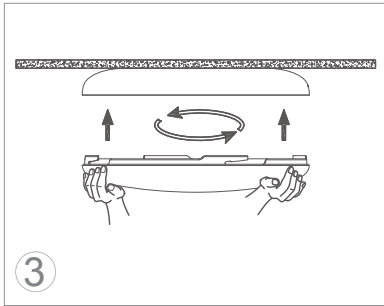

Maintenance

1. Cut off the main power first
2. Don't touch LED while maintaining or cleaning
3. Don't use chemical reagent to clean lamp.

Environmental protection: waste electrical products should not be disposed of with household waste. Please recycle where facilities exist. Check with your local authority or retailer for recycling advice.

Caution

1. The product must be installed by professional technicians and power supply must be cut off before installation.
2. The diameter for AC input wire is 0.75mm² (complying with 60245 IEC57), which complies with the latest IEE electrical standards or national standards.
3. Do not touch the electronic circuit and its components.
4. Contact an authorised technical service centre for any repairs possibly required use only original spare parts.
5. Do not touch LED while installing or maintaining.
6. Sealing the entrance hole with glue after install is needed.
7. The light source contained in this luminaire shall only be replaced by the manufacturer or his service agent or a similar qualified person.