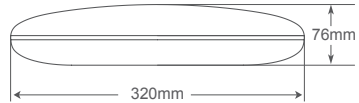

OPERATING MANUAL

Moon M320 - Basic

Important: Please read the instruction manual carefully prior to installation and keep it for future reference.

Ordering Code	Product Fitting Series	Power (W)	Function Description
M320 12 000	M320	12	Basic LED
M320 12 DIM	M320	12	1~10V dimmable & Switch-DIM LED
M320 18 000	M320	18	Basic LED
M320 18 DIM	M320	18	1~10V dimmable & Switch-DIM LED
M320 28 000	M320	28	Basic LED
M320 28 DIM	M320	28	1~10V dimmable & Switch-DIM LED

Mounting: Wall or Ceiling

Light brief features:

Ra: >80

Life Time: 5 years

Light Source: LED SMD2835

Input: 220V-240V 50/60Hz

Accessories

No.	Pic.	Qty.	Usage
1		3	Fix light
2		3	Rawl plug
3		1	Cable clip