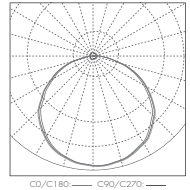

Mounting: Wall or Ceiling

Light brief features:

Ra: >80

Life Time: 5 years

Light Source: LED SMD2835

Input: 220V-240V 50/60Hz

Accessories

No.	Pic.	Qty.	Usage
1		3	Fix light
2		3	Rawl plug
3		1	Cable clip