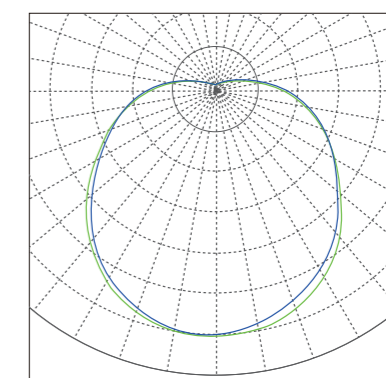

Function

Dimensions

Photometrics

Lumen Output

Model	Power	Ring Option	3000K	4000K	5000K	Colour Temp.	Lumen Efficiency
AA275	18W	Standard/Cross/Grill	1890lm	1920lm	1960lm (±10%)	3000K	95 lm/W
AA275	12W	Eyelid	810lm	840lm	860lm (±10%)	4000K	100 lm/W
AA350	28W	Standard	2400lm	2520lm	2600lm (±10%)	5000K	105 lm/W