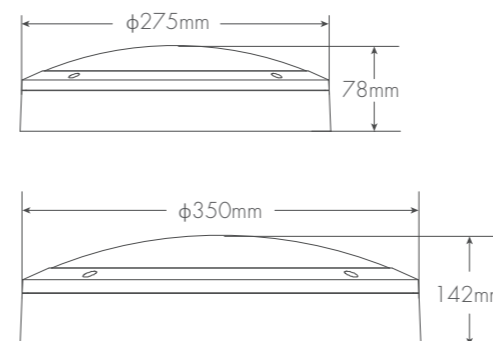

Function

Dimensions

Photometrics

Lumen Output

Model	Power	Ring Option	3000K	4000K	5000K	Colour Temp.	Lumen Efficiency
AA275	18W	Standard/Cross/Grill	1890lm	1920lm	1960lm (±10%)	3000K	95 lm/W
AA275	12W	Eyelid	810lm	840lm	860lm (±10%)	4000K	100 lm/W
AA350	28W	Standard	2400lm	2520lm	2600lm (±10%)	5000K	105 lm/W

• Customized higher lumen output available

Specification

Input Voltage	CRI	Power Factor	SDCM	Beam Angle	Operation Temp.	IP/IK	Fitting Material	Class
220~240VAC	>80	>0.9	3	110°	-20°C~+40°C	IP65/IK10	Cast Aluminum	I