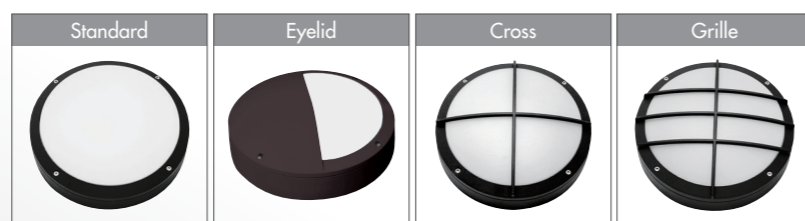

ACIS AA275/AA350

Tiltable PCB Plate

Ring Options

- White RAL9003
- Grey RAL7045
- Anthracite RAL7016
- Black RAL9005

Features & Benefits

Acis is a stylish cast aluminum luminaire, with a modern look and low height. The luminaire can be delivered in several colors and with multiple rings, which gives different visual expression. It can be used as facade lighting and common areas in housing and profession.

- Cable entry from side and back • Through wiring from side to side
- IP65 water-proof • IK10 vandal-proof
- Optional selectable color temperature • Optional selectable power
- Ceiling / Wall mounted • Quick installation thanks to tiltable LED plate
- Powder coated paint finish • UV-proof diffuser
- Wide choice of intelligent functions, with/without Bluetooth, sensor, emergency, DALI, etc.

Function

Dimensions

Photometrics

Lumen Output

Model	Power	Ring Option	3000K	4000K	5000K	Colour Temp.	Lumen Efficiency
AA275	18W	Standard/Cross/Grill	1890lm	1920lm	1960lm (±10%)	3000K	95 lm/W
AA275	12W	Eyelid	810lm	840lm	860lm (±10%)	4000K	100 lm/W
AA350	28W	Standard	2400lm	2520lm	2600lm (±10%)	5000K	105 lm/W

• Customized higher lumen output available

Specification

Input Voltage	CRI	Power Factor	SDCM	Beam Angle	Operation Temp.	IP/IK	Fitting Material	Class
220~240VAC	>80	>0.9	3	110°	-20°C~+40°C	IP65/IK10	Cast Aluminum	I